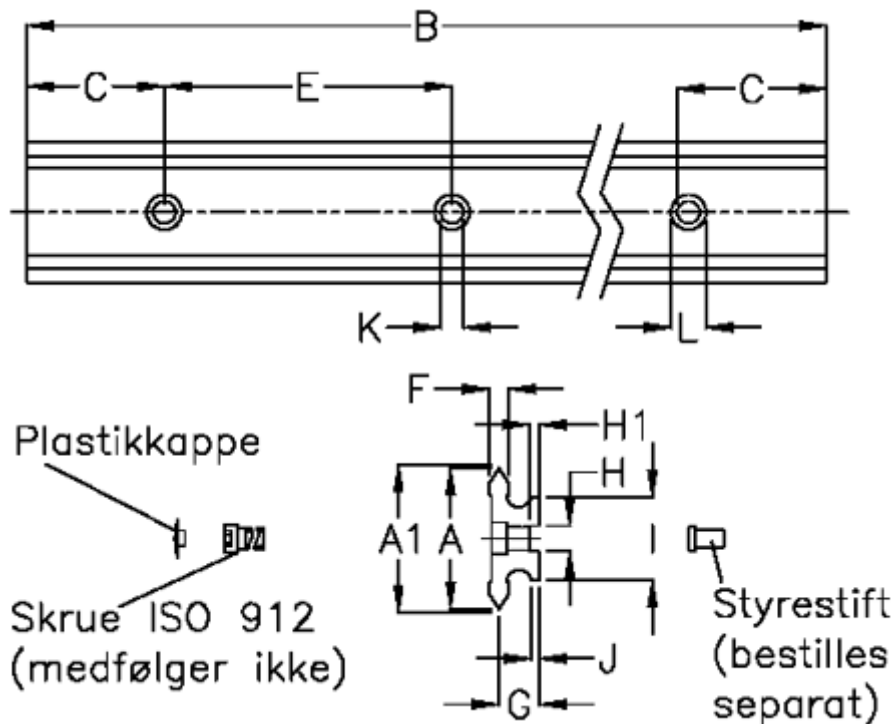

Article number: 057120423361

Description: Hepco GV3 slide NS 25 L2336 P1  
with counterbored holes

## Measures

A	= 25	G	= 10.0	Weight kg/1000 = 1.50
A1	= 25.74	H	= 6	
B	= 2336	H1	= 2.5	
C	= 43.0	I	= 15.0	
E	= 90	J	= 2.60	
F	= 4.71	K	= 5.5	
For bearing	= J25	L	= 10 x 5.1	
For guide pin	= SDP6	Precision type	= P1	